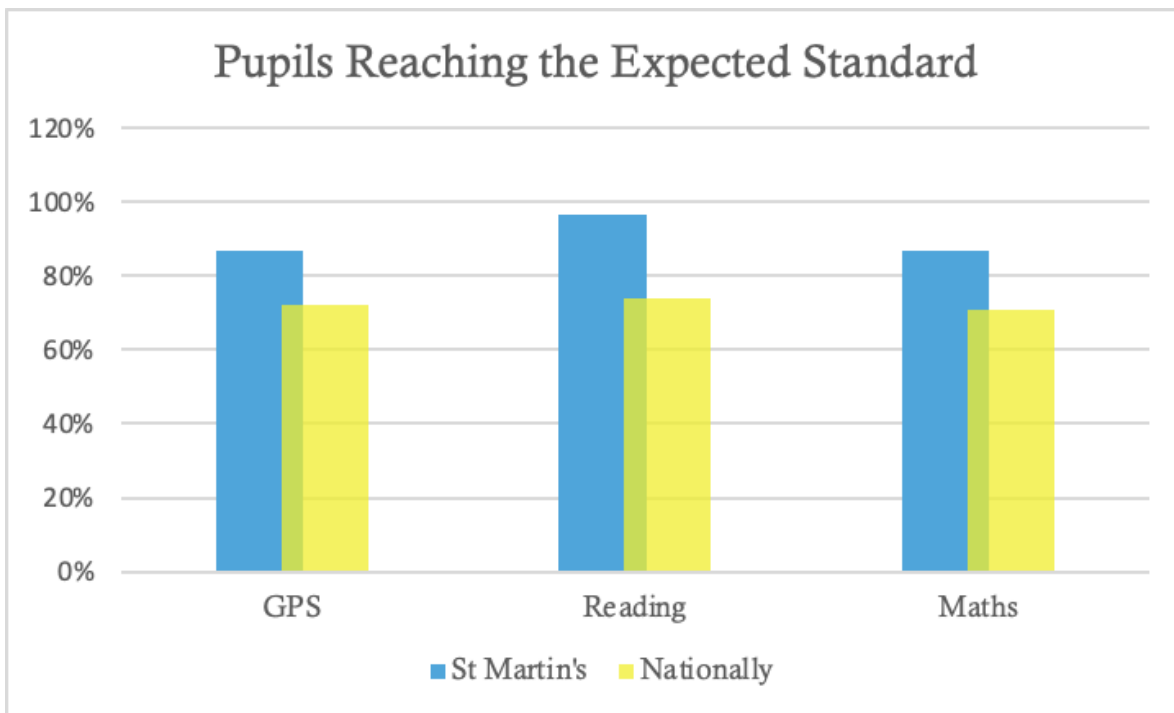

KS2 SATS 2021-22

SCHOOL LEAVERS DESTINATIONS

2019-20

In 2019, 82% of our Year 6 class passed 11+ exams and continued their education at Grammar Schools, including Caistor Grammar School, King Edward VI Grammar School and Queen Elizabeth's Grammar School Alford.

2020-21

In 2020, 87% of those who took 11+ exams passed and continued their education at Caistor Grammar School, King Edward VI Grammar School and Queen Elizabeth's Grammar School Alford.

2021-22

This year, 75% of those who took 11+ exams have passed with impressive scores. Many are looking forward to continuing their education at Caistor Grammar School, King Edward VI Grammar School, Queen Elizabeth's Grammar School Alford, St James' School, Humberston Academy, and Tollbar Academy.