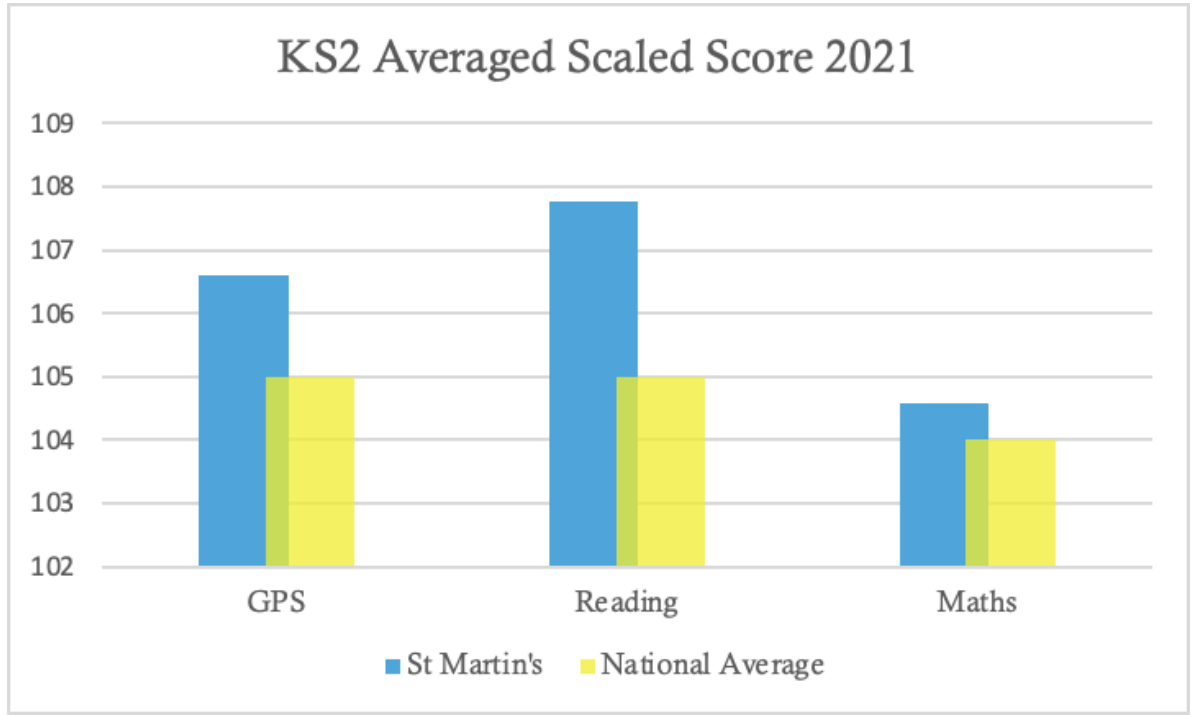

KS2 SATS 2021-22

SCHOOL LEAVERS DESTINATIONS

2019-20

In 2019, 82% of our Year 6 class passed 11+ exams and continued their education at Grammar Schools, including Caistor Grammar School, King Edward VI Grammar School and Queen Elizabeth's Grammar School Alford.

2020-21

In 2020, 87% of those who took 11+ exams passed and continued their education at Caistor Grammar School, King Edward VI Grammar School and Queen Elizabeth's Grammar School Alford.

2021-22

This year, 75% of those who took 11+ exams have passed with impressive scores. Many are looking forward to continuing their education at Caistor Grammar School, King Edward VI Grammar School, Queen Elizabeth's Grammar School Alford, St James' School, Humberston Academy, and Tollbar Academy.