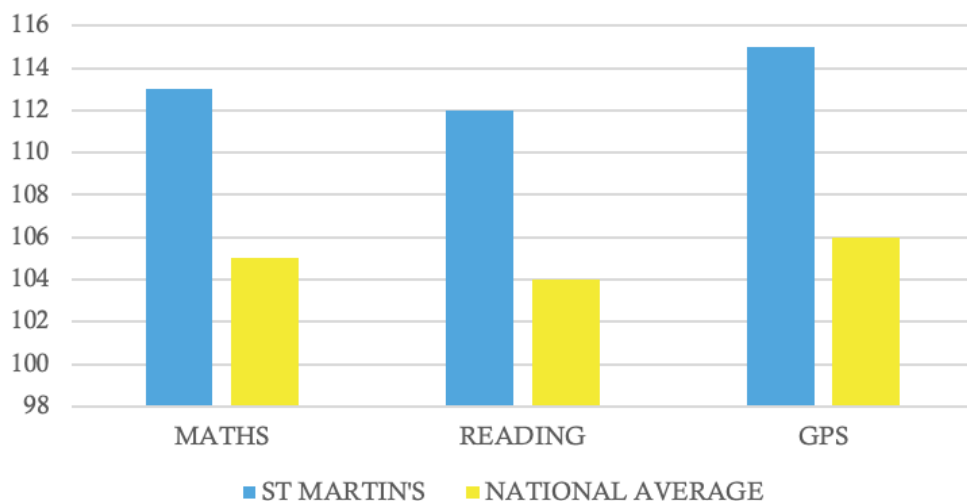

ST MARTIN'S PREP SCHOOL

ACADEMIC ACHIEVEMENT 2019

KS2 SATS 2019

KS2 Average Scaled Scores 2019

Pupils Reaching the Expected Standard

Pupils Reaching the Higher Standard

SCHOOL LEAVERS DESTINATIONS

2018