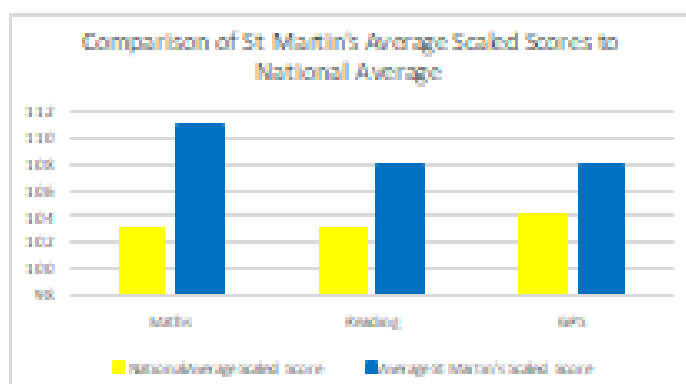

S T . M A R T I N ' S P R E P A R A T O R Y S C H O O L

63 Bargate • Grimsby • North East Lincolnshire • DN34 5AA

Academic Performance

Children at St Martin's Prep School take part in the End of Key Stage 2 (Year 6) SATs. St Martin's is completely non-selective, which makes our academic success more pleasing.

Our results show excellent attainment across the core subjects: in 2016 we were the top performing school in North East Lincolnshire.

2016

YEAR 6 SCALED SCORES 2017