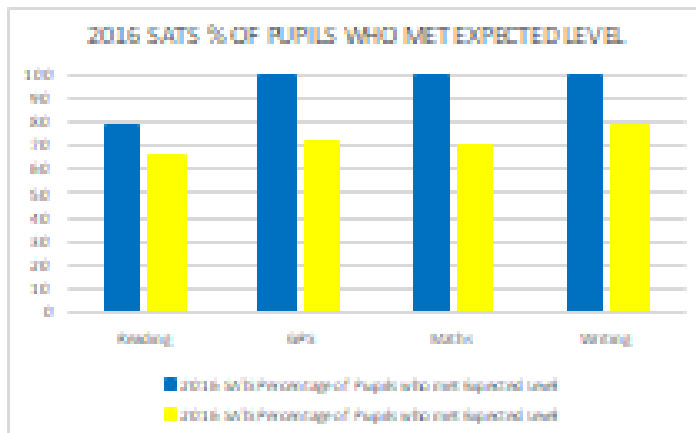

S T . M A R T I N ' S P R E P A R A T O R Y S C H O O L

63 Bargate • Grimsby • North East Lincolnshire • DN34 5AA

Academic Performance

Children at St Martin's Prep School take part in the End of Key Stage 2 (Year 6) SATs. St Martin's is completely non-selective, which makes our academic success more pleasing.

Our results show excellent attainment across the core subjects: in 2016 we were the top performing school in North East Lincolnshire.

2016

YEAR 6 SCALED SCORES 2017