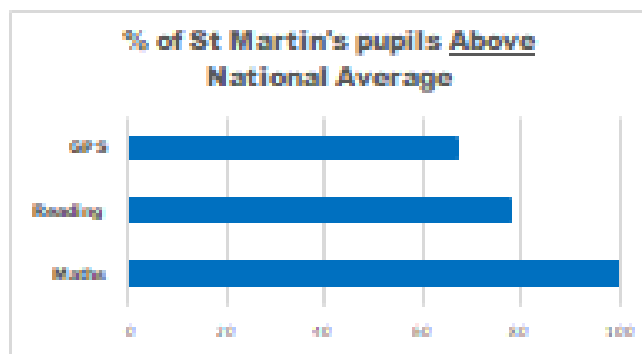

S T . M A R T I N ' S P R E P A R A T O R Y S C H O O L

63 Bargate • Grimsby • North East Lincolnshire • DN34 5AA

Academic Performance

Children at St Martin's Prep School take part in the End of Key Stage 2 (Year 6) SATs. St Martin's is completely non-selective, which makes our academic success more pleasing.

Our results show excellent attainment across the core subjects: in 2016 we were the top performing school in North East Lincolnshire.

2016

YEAR 6 SCALED SCORES 2017